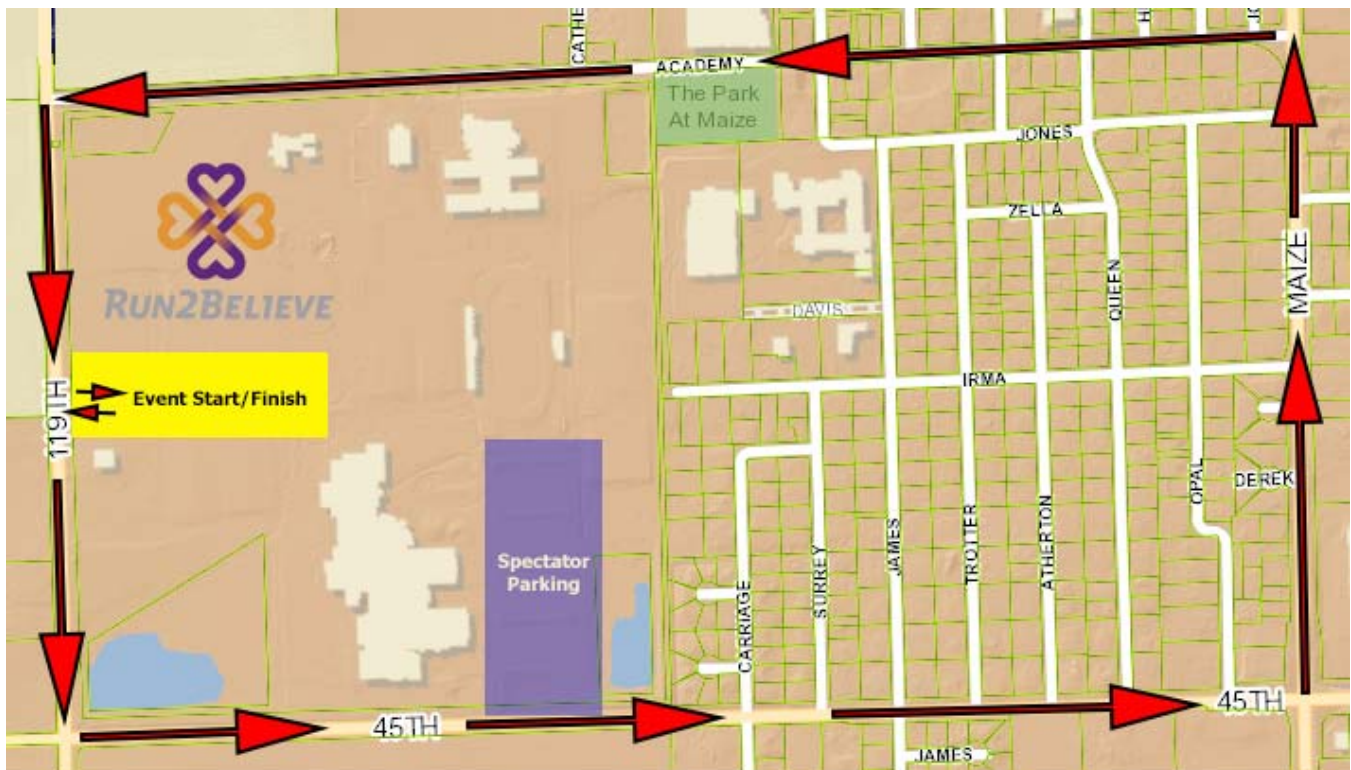

## Run2Believe 5K Memorial Run/Walk Street Closures

(Maize, Kansas) - The 6th annual Run2Believe 5K Memorial Run/Walk is Saturday, **March 25, 2017** with the race starting at **9:00AM**. The race starts in the **Maize High School baseball parking lot** and proceeds out onto **119th Street south to 45th Street North**, then east on **45th Street**, north on **Maize Road**, west on **Academy**, then south on **119th Street** back to the baseball parking lot.

For the safety of the participants, the Maize Police Department will block off access to the streets shown below in red for approximately an hour starting at 8:45AM to 10AM. **Nobody will be allowed to drive across or on the course until the last participant has cleared that part of the course.** Due to higher volume traffic, 119th Street will remain closed until the race is completed. No traffic will be allowed to travel on 119th Street north from 45th Street North or south from 53rd Street North. All other streets on the route will open once all the participants have passed.